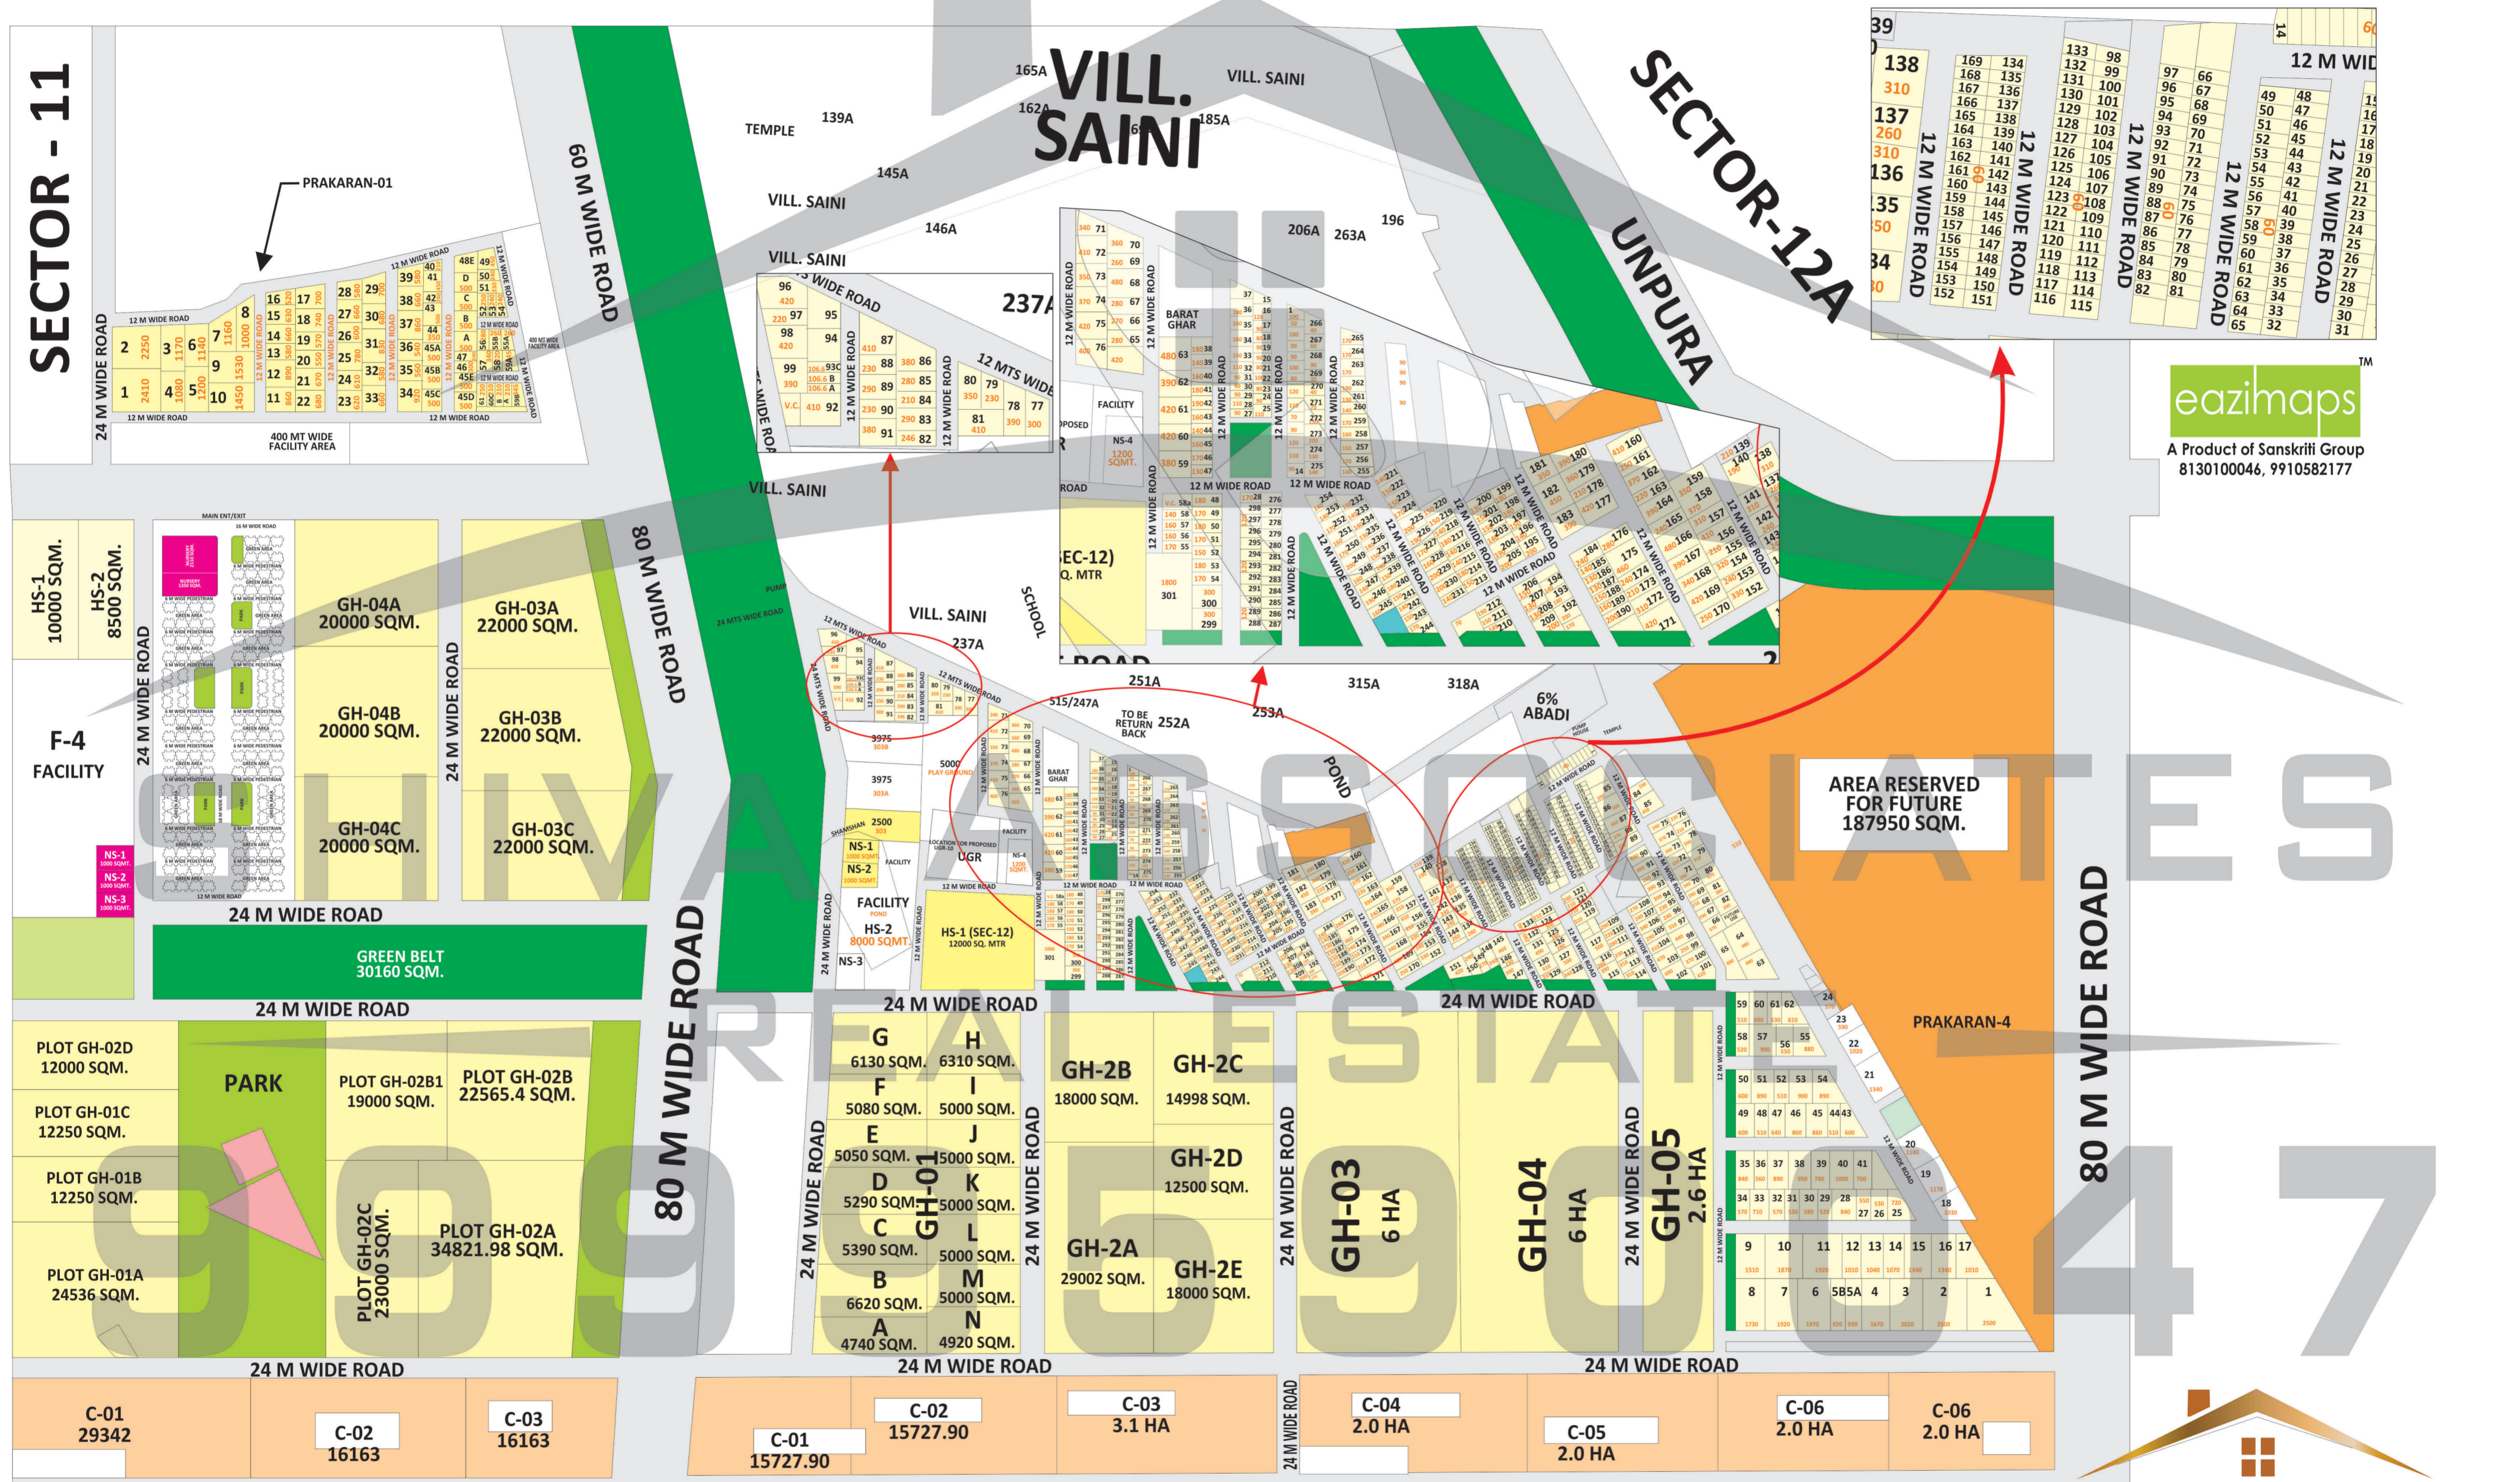

Call : +91-9999590047
www.shivaassociates.co

LAYOUT Plan of ABADI AT VILL. SAINI

eazimaps
A Product of Sanskriti Group
8130100046, 9910582177

For More Info.
Scan QR code

130 M WIDE ROAD

SHIVA ASSOCIATES
REAL ESTATE
9999590047