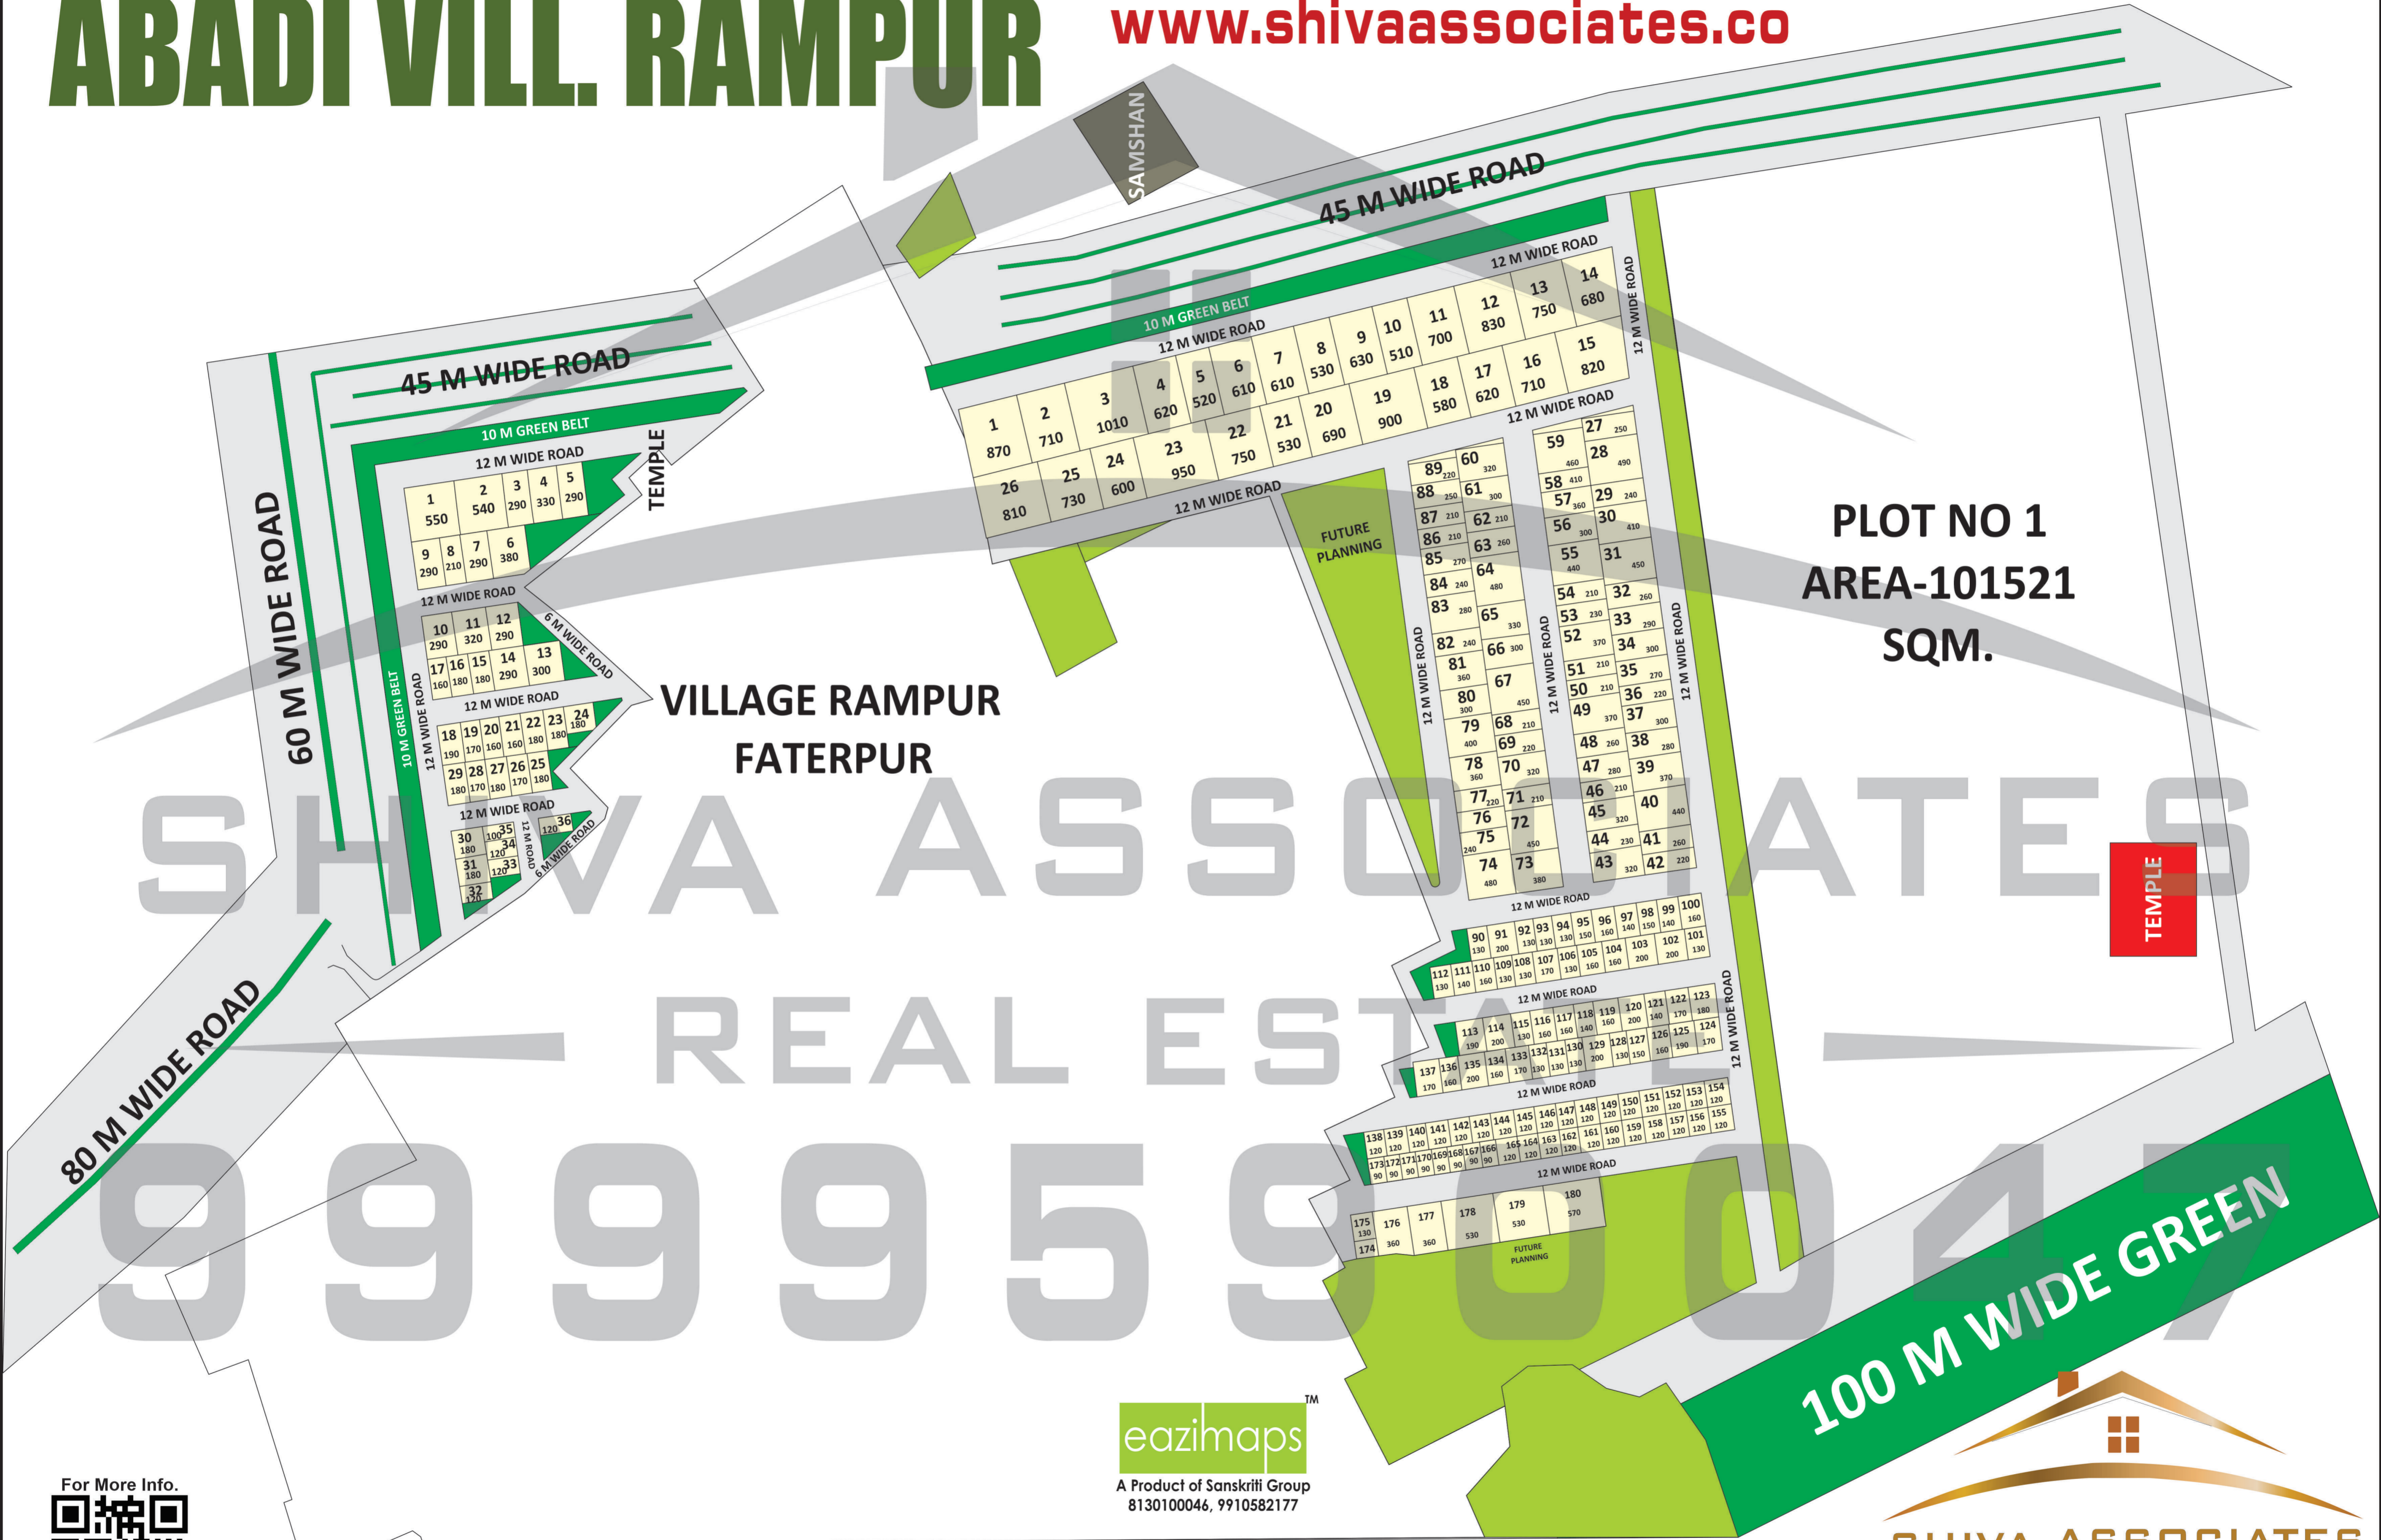

LAYOUT Plan of ABADI VILL. RAMPUR

Call : +91-9999590047
www.shivaassociates.co

NOT TO SCALE
केवल मार्ग दर्शन के लिए

**PLOT NO 1
AREA-101521
SQM.**

SHIVA ASSOCIATES
REAL ESTATE

eazimaps
A Product of Sanskriti Group
8130100046, 9910582177

SHIVA ASSOCIATES
REAL ESTATE
9999590047