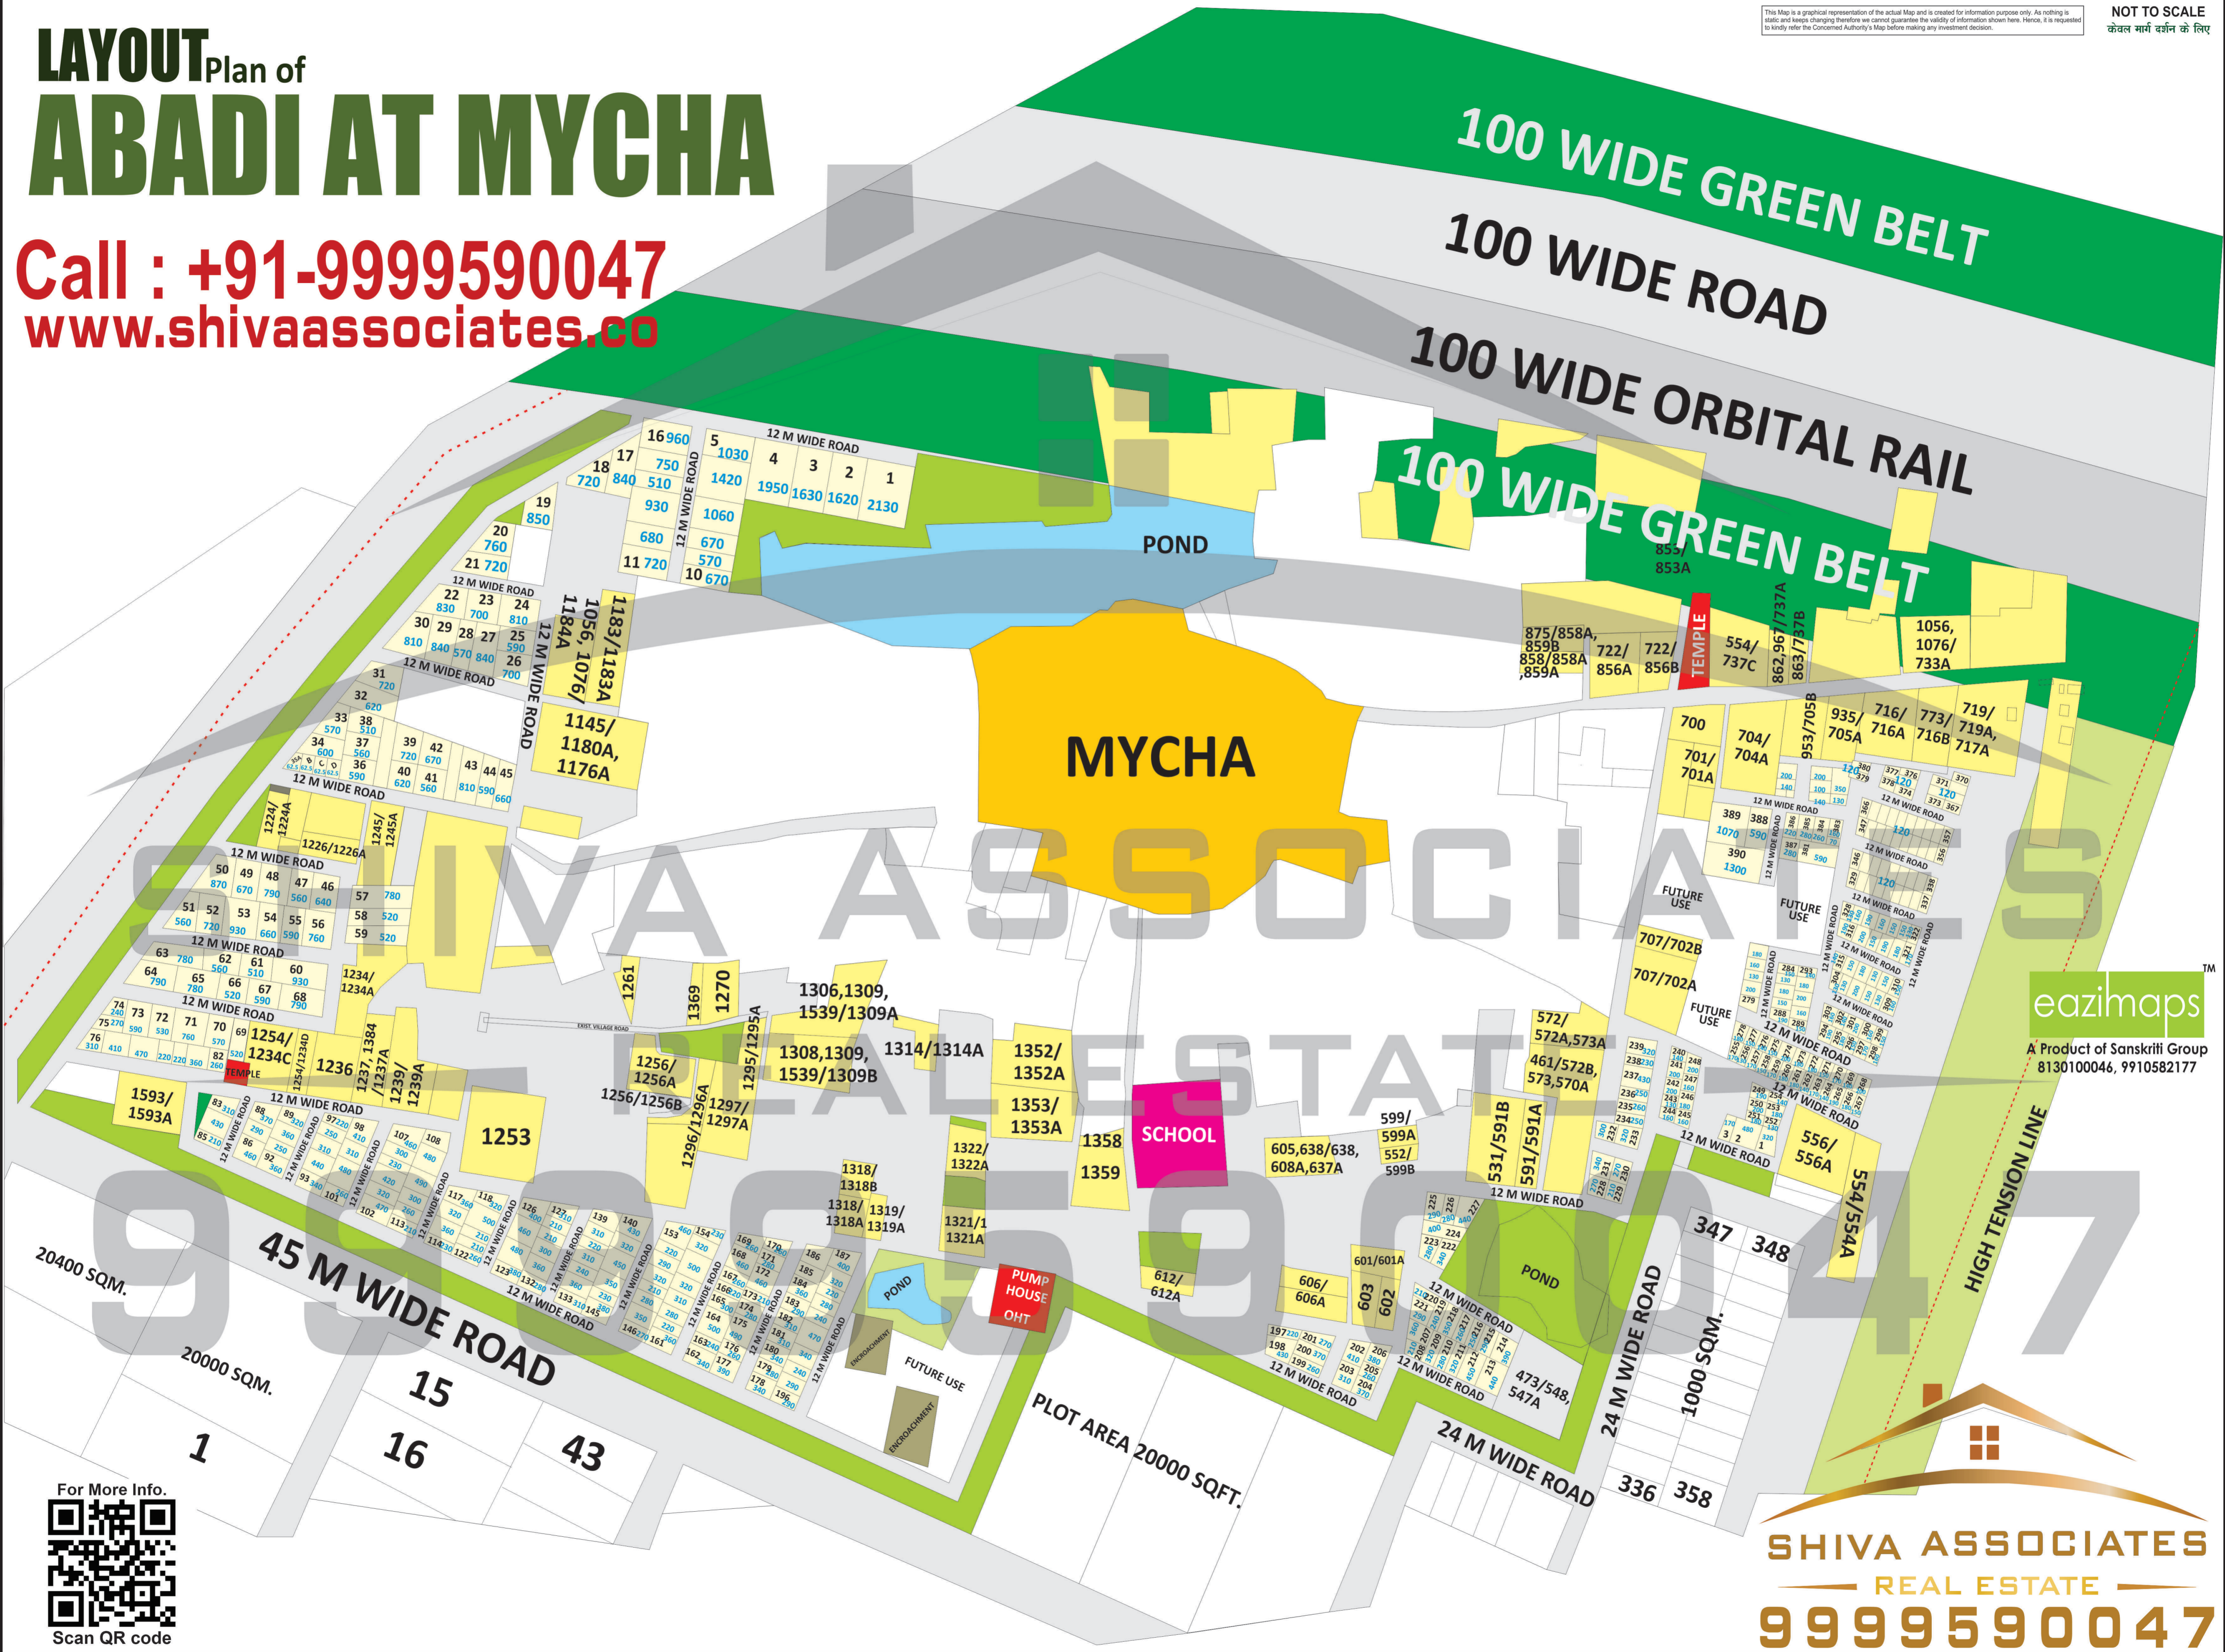

LAYOUT Plan of ABADI AT MYCHA

Call : +91-9999590047
www.shivaassociates.co

NOT TO SCALE
केवल मार्ग दर्शन के लिए

eazimaps
A Product of Sanskriti Group
8130100046, 9910582177

SHIVA ASSOCIATES
REAL ESTATE
9999590047